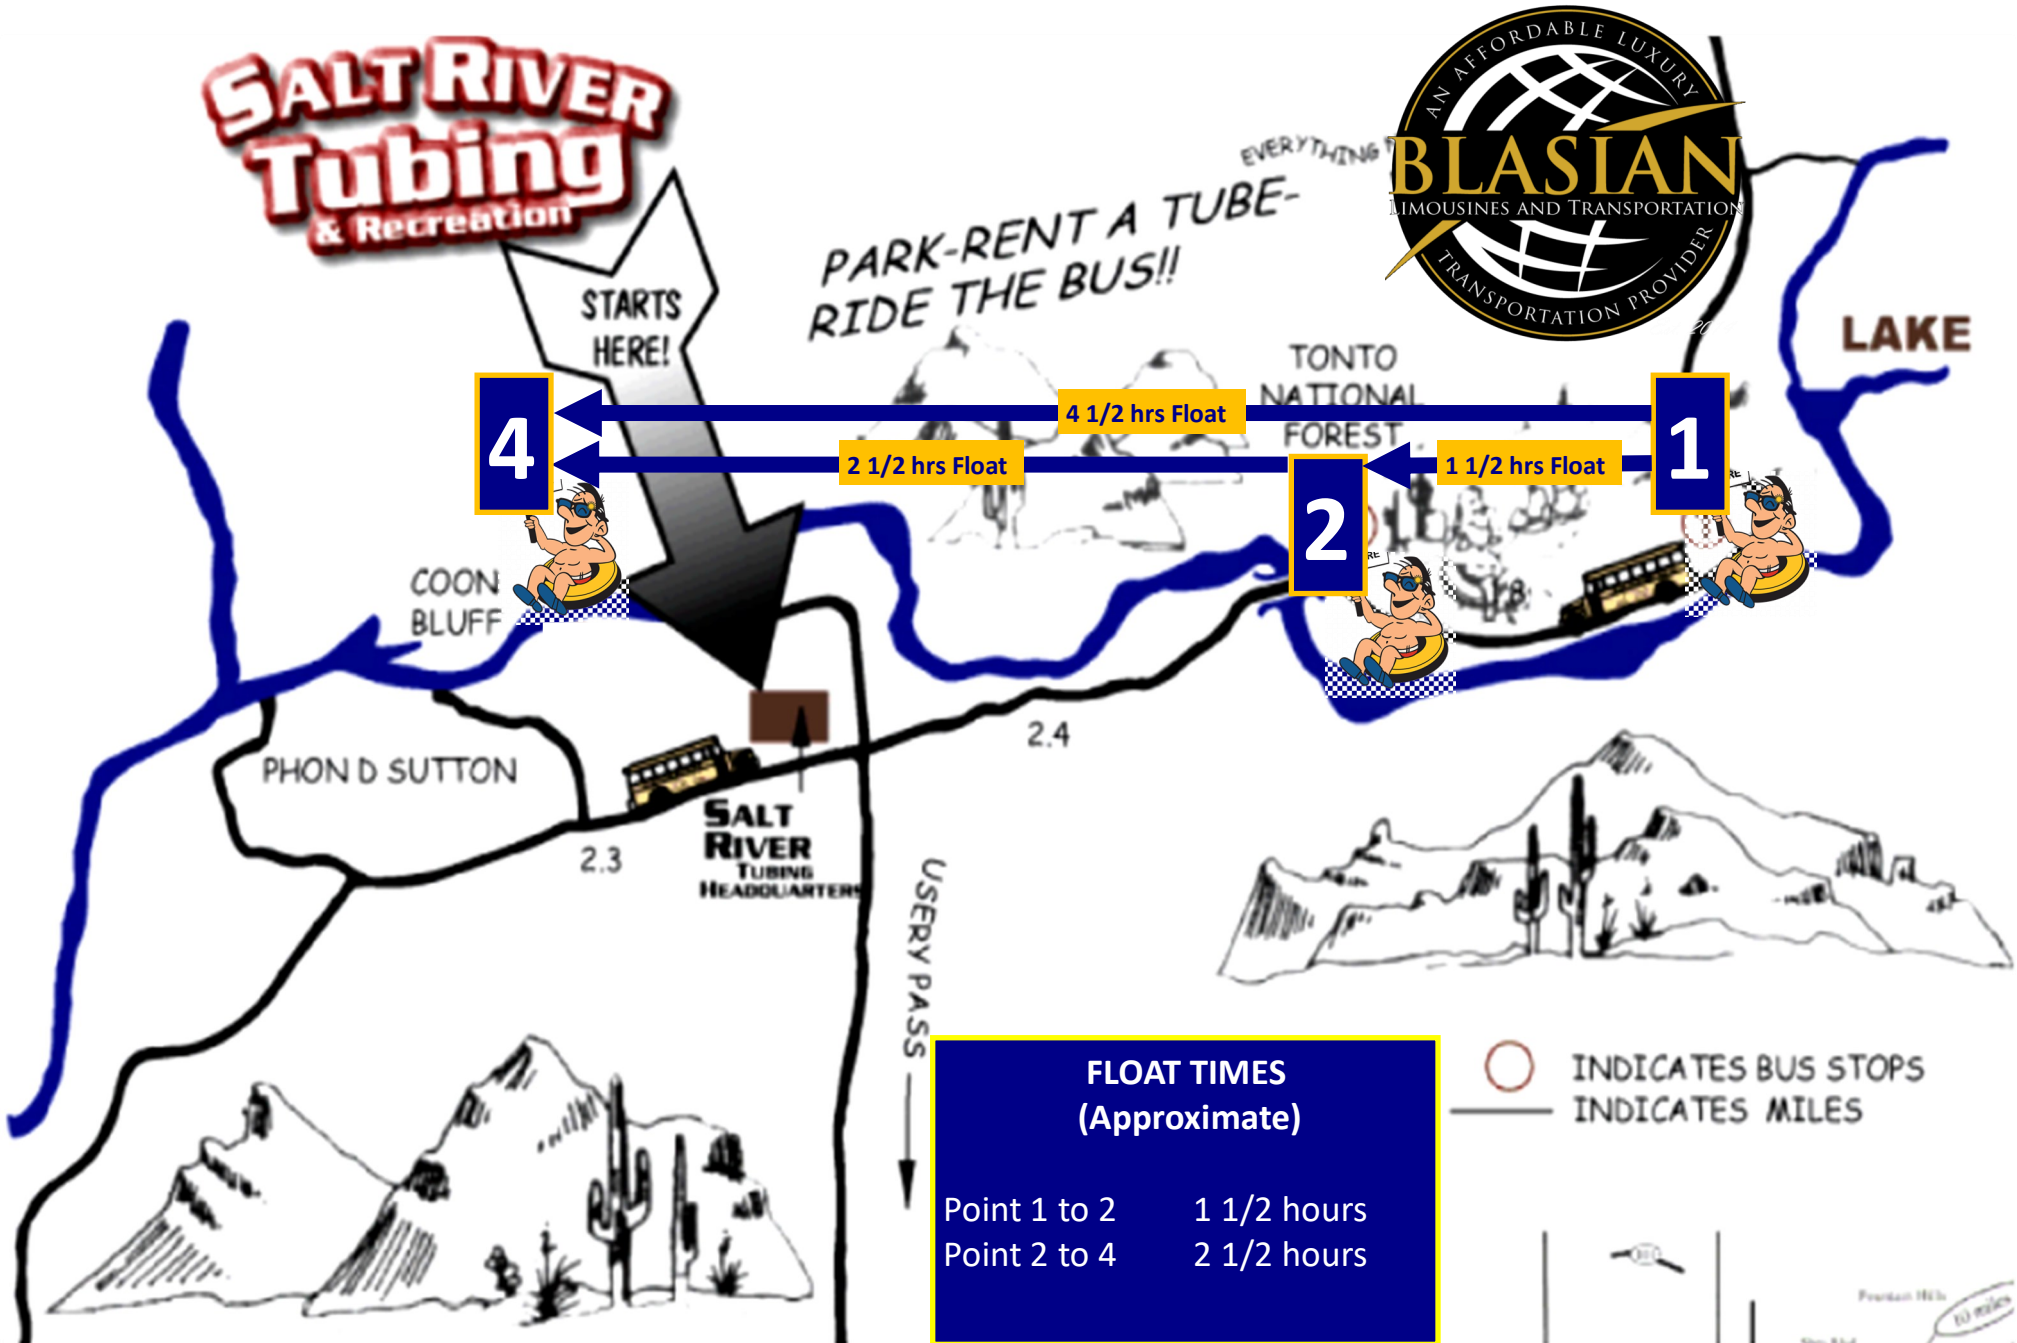

SALT RIVER Tubing & Recreation

All tubers must exit point 4. No shuttle pickup past point 4.